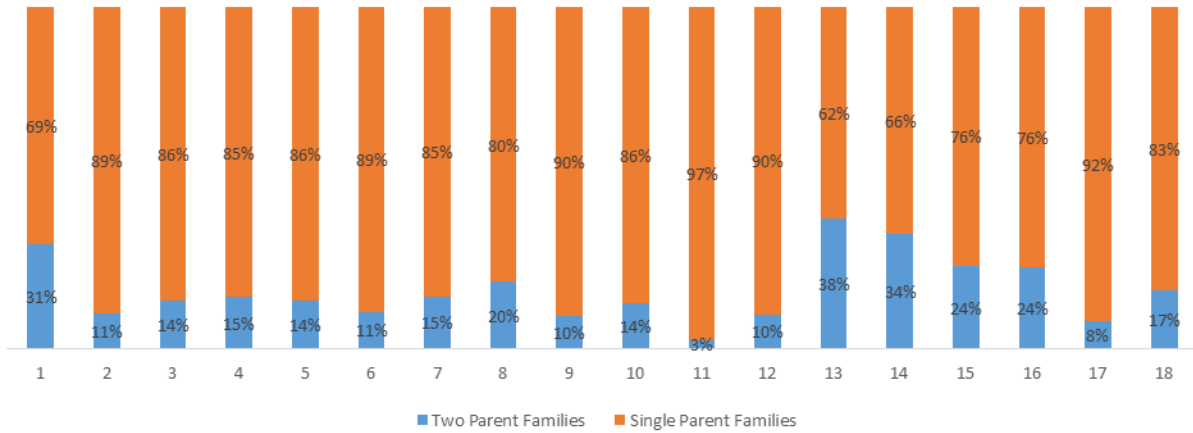

Mississippi Head Start Programs (2014 PIR)  
Family Types

Mississippi Head Start Programs (2014 PIR)  
Parents Employed (Two Parent Families)

Mississippi Head Start Programs (2014 PIR)  
Parents Employed (Single Parent Families)