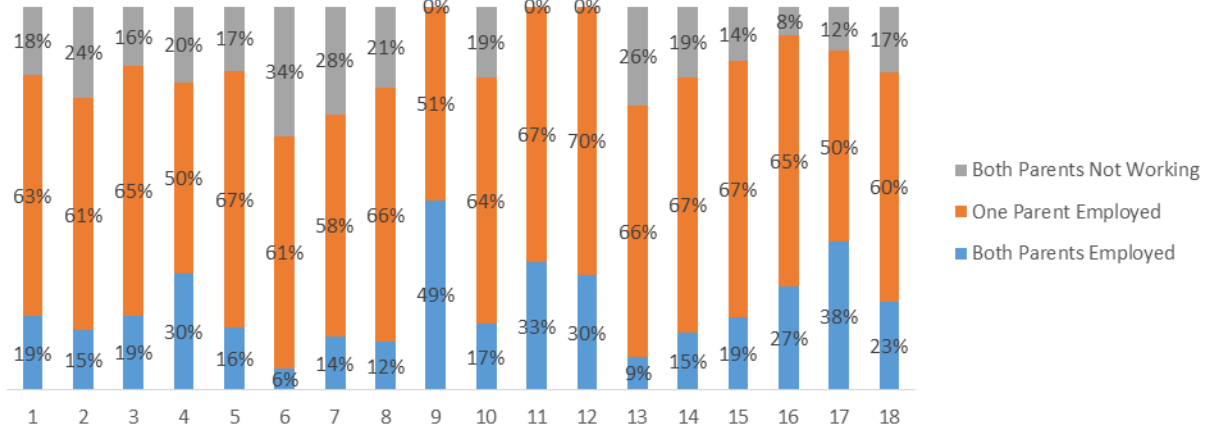

Mississippi Head Start Programs (2014 PIR)  
Family Types

Mississippi Head Start Programs (2014 PIR)  
Parents Employed (Two Parent Families)

Mississippi Head Start Programs (2014 PIR)  
Parents Employed (Single Parent Families)