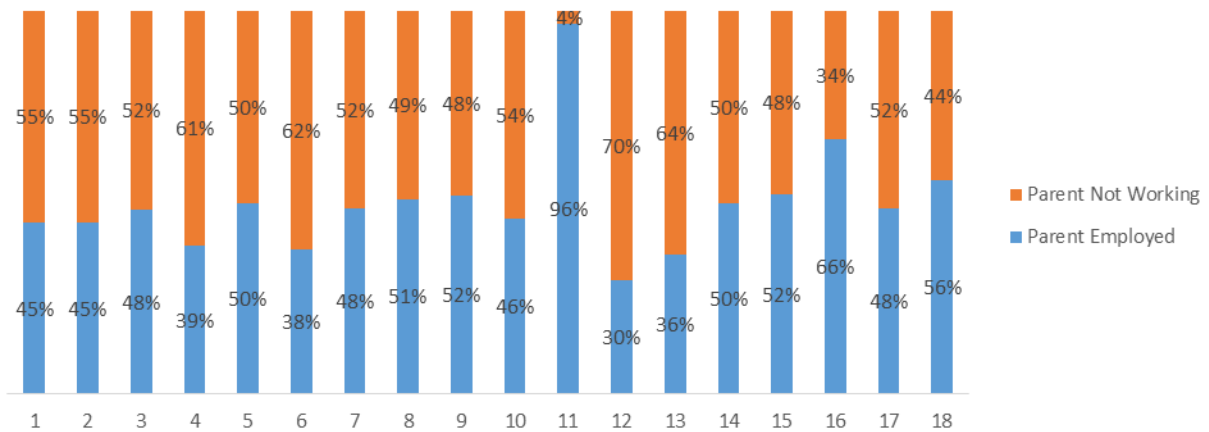

Mississippi Head Start Programs (2014 PIR)  
Family Types

Mississippi Head Start Programs (2014 PIR)  
Parents Employed (Two Parent Families)

Mississippi Head Start Programs (2014 PIR)  
Parents Employed (Single Parent Families)